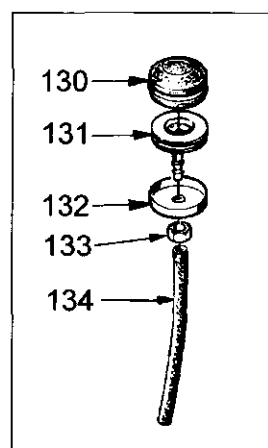

MV100S Models

Issued: 04/96
Revised: 08/00

Division	4
Section	A

Ref.No.	Part No.	Part Name
1	16020011	Cylinder Assy. (Inc.-3)(53.20 mm Bore)
2	27430007	Ball Bearing
3	29610036	Oil Seal
3	29610036 *	Oil Seal
4	29630056	Reed Plate Gasket
4	29630056 *	Reed Plate Gasket
5	16155004	Reed Plate Assy (Inc.-6,7,8)
6	21540003	Reed
7	21550004	Stop Reed
8	29190049	Screw 1/4-28 (L=22mm)
9	29190061	Screw 11-24 (L=15mm)
11	16080041	Crankshaft E-16014B ,046B,046C,056C,064B
11	16080044	Crankshaft (Inc.-12) E-16044B ,044C,047B,054C,057C
11	16080047	Crankshaft (Inc.-12) E-16005B ,005C,055C
11	16080048	Crankshaft (Inc.-12) E-16006C ,116C
12	27430006	Ball Bearing
14	16095019	Piston & Pin Assy. (Inc.-16)(Std 53.20 mm Bore)
14	16095020	Piston & Pin Assy. (Inc.-16)(OS. 0.25 mm)
14	16095021	Piston & Pin Assy. (Inc.-16)(OS. 0.50 mm)
15	16105004	Ring Set (Std 53.20 mm Bore)
15	16105005	Ring Set (OS. 0.25 mm)
15	16105006	Ring Set (OS. 0.50 mm)
16	29450001	Piston Pin Retainer
17	16115007	Connecting Rod (Inc.-18,19,20)
18	29190084	Screw 10-24 (L=19mm)
19	27440015	Needle Bearing
20	16550001	Bearing & Keeper
23	29630062 *	Housing Base Gasket
23	29630062	Housing Base Gasket
24	29190051	Screw 1/4-20 (L=15mm)
25	16065007	Housing Base Assy (Inc.-26) E-16005B ,006C,014B,044B,046B,047B
25	16065008	Housing Base Assy (Inc.-26) E-16005C ,044C,046C,054C,055C,056C,057C,064B,116C
26	29610035 *	Oil Seal
26	29610035	Oil Seal
28	29630013 *	Carburettor Gasket
28	29630013	Carburettor Gasket
29	16630038	Repair Kit E-16014B ,064B
29	23030011	Carburettor E-16046B ,046C,056C
29	23030013	Carburettor E-16044B ,044C,047B,054C,057C
29	23030015	Carburettor E-16005B ,005C,006C,055C,116C
30	29210008	Nut 1/4-28
31	29630003 *	Air Filter Gasket
31	29630003	Air Filter Gasket E-16005B ,005C,006C,014B,044C,046B,046C,047B,054C,055C,056C,057C,064B,116C
31A	29630003 *	Air Filter Gasket

Note: Always check Master Price List for replacement part numbers.

Tecumseh products made in Italy by

TECUMSEH EUROPA S.p.A.