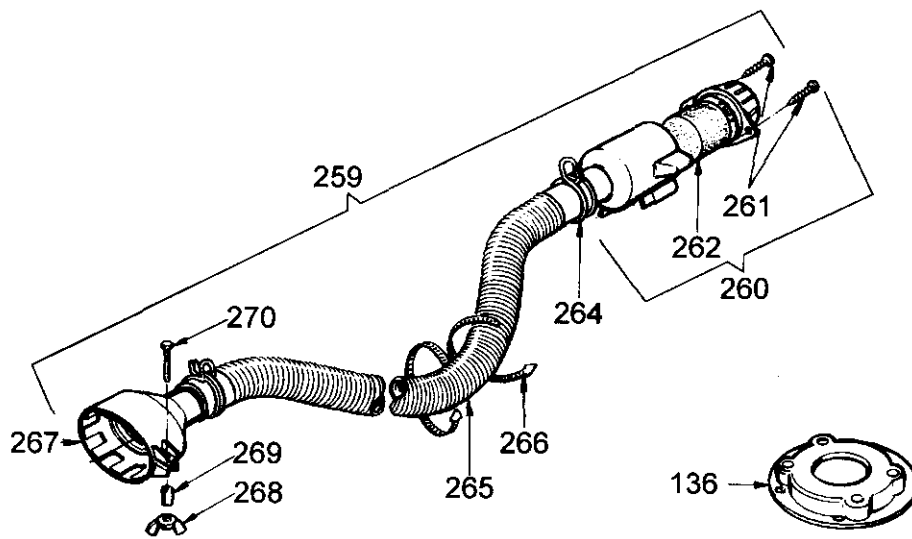

MV100S Models

Issued: 04/96
Revised: 08/00

Division	4
Section	A

Ref.No.	Part No.	Part Name
1	16020011	Cylinder Assy. (Inc.-3)(53.20 mm Bore)
2	27430007	Ball Bearing
3	29610036	Oil Seal
3	29610036 *	Oil Seal
4	29630056	Reed Plate Gasket
4	29630056 *	Reed Plate Gasket
5	16155004	Reed Plate Assy (Inc.-6,7,8)
6	21540003	Reed
7	21550004	Stop Reed
8	29190049	Screw 1/4-28 (L=22mm)
9	29190061	Screw 11-24 (L=15mm)
11	16080041	Crankshaft E-16014B ,046B,046C,056C,064B
11	16080044	Crankshaft (Inc.-12) E-16044B ,044C,047B,054C,057C
11	16080047	Crankshaft (Inc.-12) E-16005B ,005C,055C
11	16080048	Crankshaft (Inc.-12) E-16006C ,116C
12	27430006	Ball Bearing
14	16095019	Piston & Pin Assy. (Inc.-16)(Std 53.20 mm Bore)
14	16095020	Piston & Pin Assy. (Inc.-16)(OS. 0.25 mm)
14	16095021	Piston & Pin Assy. (Inc.-16)(OS. 0.50 mm)
15	16105004	Ring Set (Std 53.20 mm Bore)
15	16105005	Ring Set (OS. 0.25 mm)
15	16105006	Ring Set (OS. 0.50 mm)
16	29450001	Piston Pin Retainer
17	16115007	Connecting Rod (Inc.-18,19,20)
18	29190084	Screw 10-24 (L=19mm)
19	27440015	Needle Bearing
20	16550001	Bearing & Keeper
23	29630062 *	Housing Base Gasket
23	29630062	Housing Base Gasket
24	29190051	Screw 1/4-20 (L=15mm)
25	16065007	Housing Base Assy (Inc.-26) E-16005B ,006C,014B,044B,046B,047B
25	16065008	Housing Base Assy (Inc.-26) E-16005C ,044C,046C,054C,055C,056C,057C,064B,116C
26	29610035 *	Oil Seal
26	29610035	Oil Seal
28	29630013 *	Carburettor Gasket
28	29630013	Carburettor Gasket
29	16630038	Repair Kit E-16014B ,064B
29	23030011	Carburettor E-16046B ,046C,056C
29	23030013	Carburettor E-16044B ,044C,047B,054C,057C
29	23030015	Carburettor E-16005B ,005C,006C,055C,116C
30	29210008	Nut 1/4-28
31	29630003 *	Air Filter Gasket
31	29630003	Air Filter Gasket E-16005B ,005C,006C,014B,044C,046B,046C,047B,054C,055C,056C,057C,064B,116C
31A	29630003 *	Air Filter Gasket

Note: Always check Master Price List for replacement part numbers.

Tecumseh products made in Italy by

TECUMSEH EUROPA S.p.A.