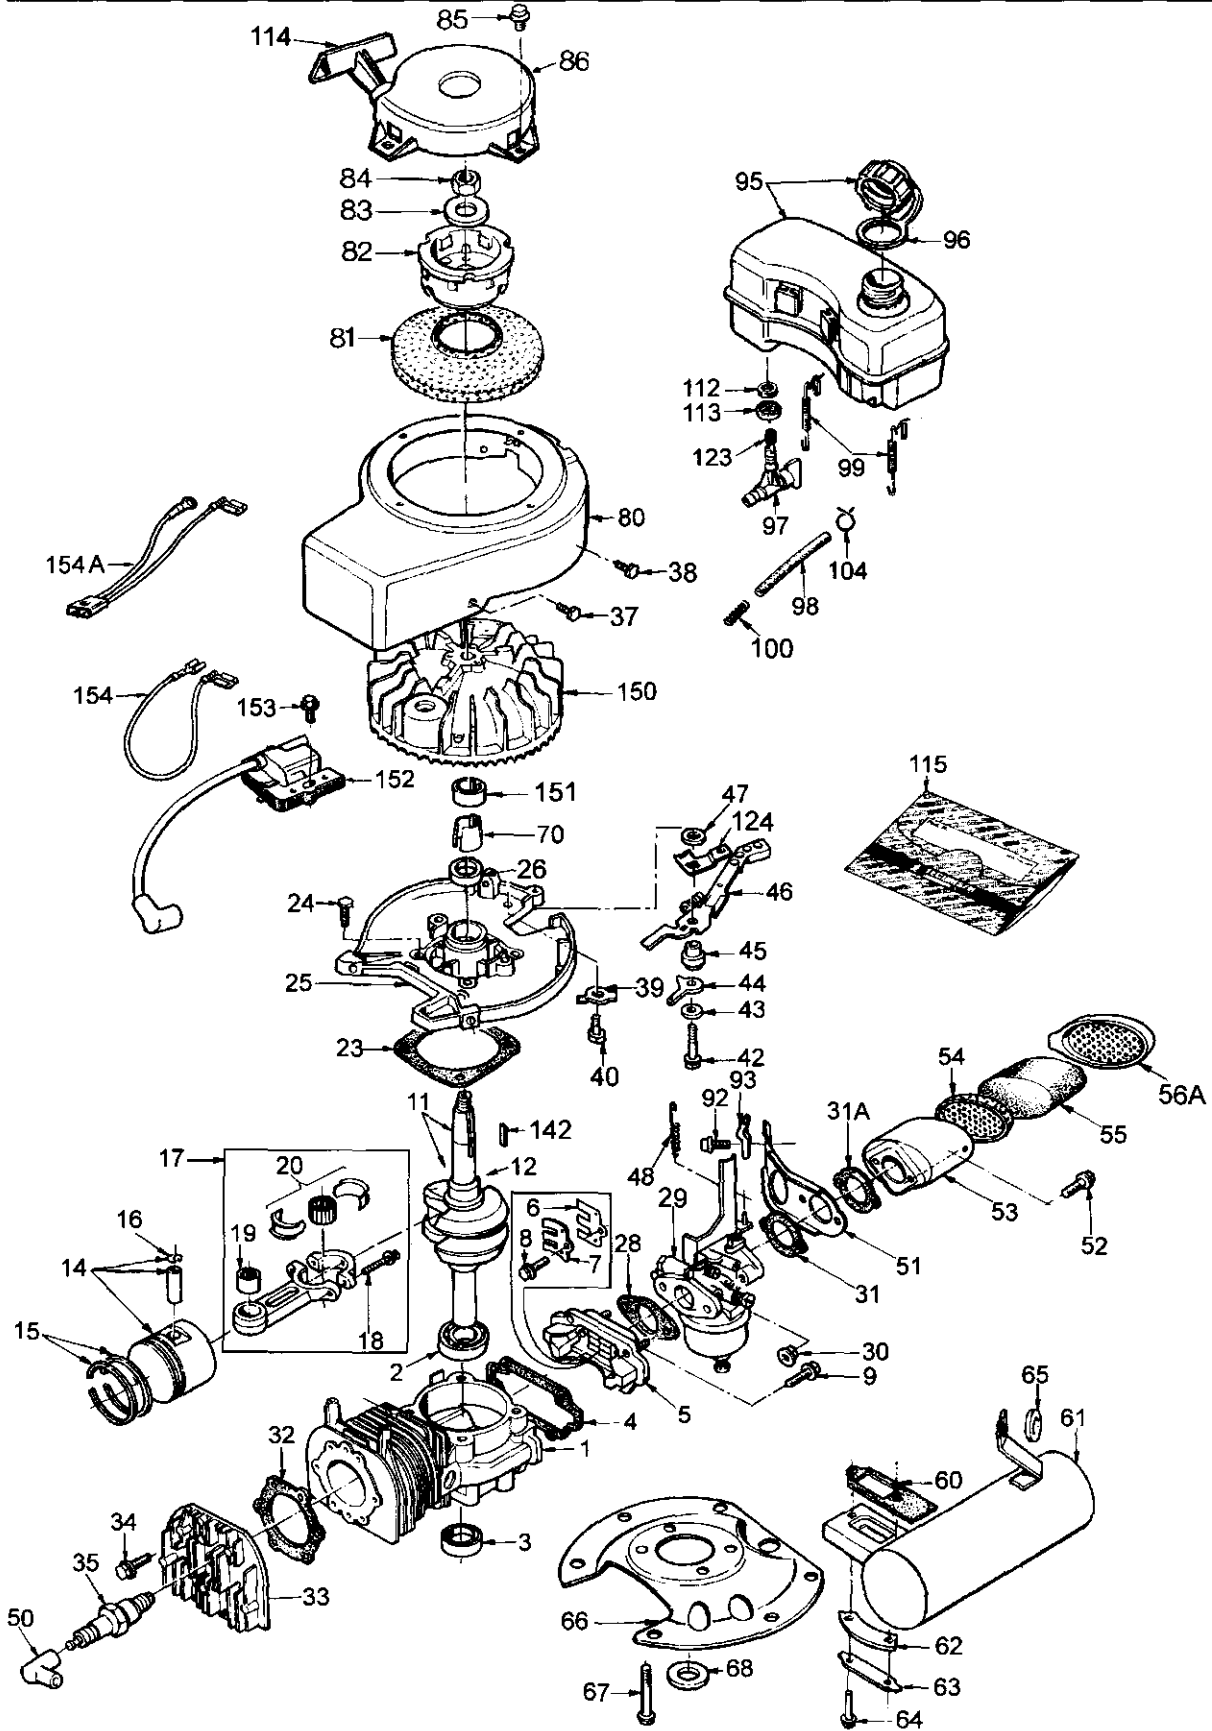

Tecumseh products made in Italy by

TECUMSEH EUROPA S.p.A.