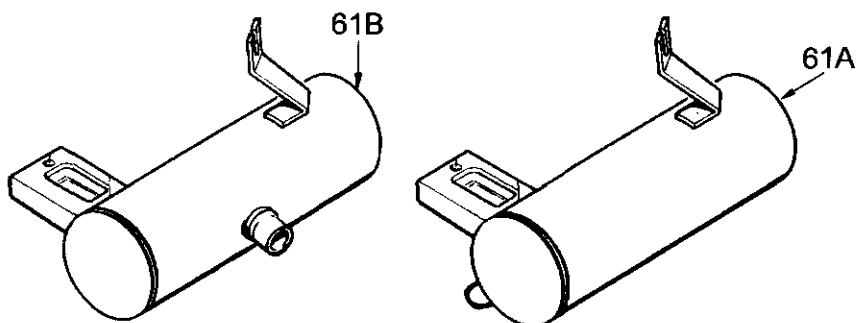

MV100S Models

Issued: 04/96
Revised: 08/00

Division	4
Section	A

Ref.No.	Part No.	Part Name
1	16020011	Cylinder Assy. (Inc.-3)(53.20 mm Bore)
2	27430007	Ball Bearing
3	29610036	Oil Seal
3	29610036 *	Oil Seal
4	29630056	Reed Plate Gasket
4	29630056 *	Reed Plate Gasket
5	16155004	Reed Plate Assy (Inc.-6,7,8)
6	21540003	Reed
7	21550004	Stop Reed
8	29190049	Screw 1/4-28 (L=22mm)
9	29190061	Screw 11-24 (L=15mm)
11	16080041	Crankshaft E-16014B ,046B,046C,056C,064B
11	16080044	Crankshaft (Inc.-12) E-16044B ,044C,047B,054C,057C
11	16080047	Crankshaft (Inc.-12) E-16005B ,005C,055C
11	16080048	Crankshaft (Inc.-12) E-16006C ,116C
12	27430006	Ball Bearing
14	16095019	Piston & Pin Assy. (Inc.-16)(Std 53.20 mm Bore)
14	16095020	Piston & Pin Assy. (Inc.-16)(OS. 0.25 mm)
14	16095021	Piston & Pin Assy. (Inc.-16)(OS. 0.50 mm)
15	16105004	Ring Set (Std 53.20 mm Bore)
15	16105005	Ring Set (OS. 0.25 mm)
15	16105006	Ring Set (OS. 0.50 mm)
16	29450001	Piston Pin Retainer
17	16115007	Connecting Rod (Inc.-18,19,20)
18	29190084	Screw 10-24 (L=19mm)
19	27440015	Needle Bearing
20	16550001	Bearing & Keeper
23	29630062 *	Housing Base Gasket
23	29630062	Housing Base Gasket
24	29190051	Screw 1/4-20 (L=15mm)
25	16065007	Housing Base Assy (Inc.-26) E-16005B ,006C,014B,044B,046B,047B
25	16065008	Housing Base Assy (Inc.-26) E-16005C ,044C,046C,054C,055C,056C,057C,064B,116C
26	29610035 *	Oil Seal
26	29610035	Oil Seal
28	29630013 *	Carburettor Gasket
28	29630013	Carburettor Gasket
29	16630038	Repair Kit E-16014B ,064B
29	23030011	Carburettor E-16046B ,046C,056C
29	23030013	Carburettor E-16044B ,044C,047B,054C,057C
29	23030015	Carburettor E-16005B ,005C,006C,055C,116C
30	29210008	Nut 1/4-28
31	29630003 *	Air Filter Gasket
31	29630003	Air Filter Gasket E-16005B ,005C,006C,014B,044C,046B,046C,047B,054C,055C,056C,057C,064B,116C
31A	29630003 *	Air Filter Gasket

Note: Always check Master Price List for replacement part numbers.

Tecumseh products made in Italy by

TECUMSEH EUROPA S.p.A.