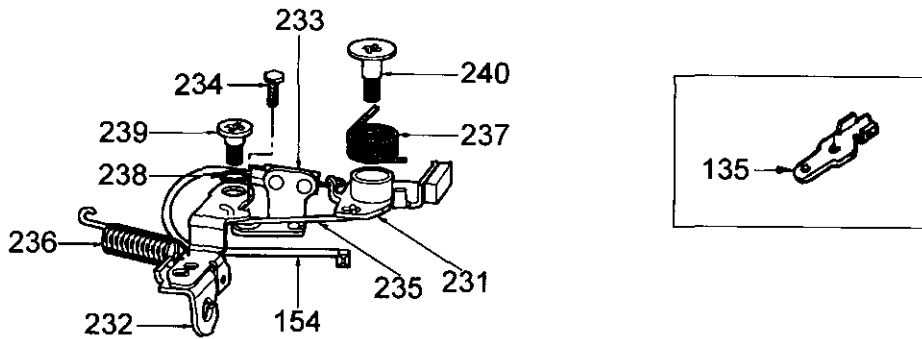

MV100S Models

Issued: 04/96
Revised: 08/00

Division	4
Section	A

Ref.No.	Part No.	Part Name
1	16020011	Cylinder Assy. (Inc.-3)(53.20 mm Bore)
2	27430007	Ball Bearing
3	29610036	Oil Seal
3	29610036 *	Oil Seal
4	29630056	Reed Plate Gasket
4	29630056 *	Reed Plate Gasket
5	16155004	Reed Plate Assy (Inc.-6,7,8)
6	21540003	Reed
7	21550004	Stop Reed
8	29190049	Screw 1/4-28 (L=22mm)
9	29190061	Screw 11-24 (L=15mm)
11	16080041	Crankshaft E-16014B ,046B,046C,056C,064B
11	16080044	Crankshaft (Inc.-12) E-16044B ,044C,047B,054C,057C
11	16080047	Crankshaft (Inc.-12) E-16005B ,005C,055C
11	16080048	Crankshaft (Inc.-12) E-16006C ,116C
12	27430006	Ball Bearing
14	16095019	Piston & Pin Assy. (Inc.-16)(Std 53.20 mm Bore)
14	16095020	Piston & Pin Assy. (Inc.-16)(OS. 0.25 mm)
14	16095021	Piston & Pin Assy. (Inc.-16)(OS. 0.50 mm)
15	16105004	Ring Set (Std 53.20 mm Bore)
15	16105005	Ring Set (OS. 0.25 mm)
15	16105006	Ring Set (OS. 0.50 mm)
16	29450001	Piston Pin Retainer
17	16115007	Connecting Rod (Inc.-18,19,20)
18	29190084	Screw 10-24 (L=19mm)
19	27440015	Needle Bearing
20	16550001	Bearing & Keeper
23	29630062 *	Housing Base Gasket
23	29630062	Housing Base Gasket
24	29190051	Screw 1/4-20 (L=15mm)
25	16065007	Housing Base Assy (Inc.-26) E-16005B ,006C,014B,044B,046B,047B
25	16065008	Housing Base Assy (Inc.-26) E-16005C ,044C,046C,054C,055C,056C,057C,064B,116C
26	29610035 *	Oil Seal
26	29610035	Oil Seal
28	29630013 *	Carburettor Gasket
28	29630013	Carburettor Gasket
29	16630038	Repair Kit E-16014B ,064B
29	23030011	Carburettor E-16046B ,046C,056C
29	23030013	Carburettor E-16044B ,044C,047B,054C,057C
29	23030015	Carburettor E-16005B ,005C,006C,055C,116C
30	29210008	Nut 1/4-28
31	29630003 *	Air Filter Gasket
31	29630003	Air Filter Gasket E-16005B ,005C,006C,014B,044C,046B,046C,047B,054C,055C,056C,057C,064B,116C
31A	29630003 *	Air Filter Gasket

Note: Always check Master Price List for replacement part numbers.

Tecumseh products made in Italy by

TECUMSEH EUROPA S.p.A.